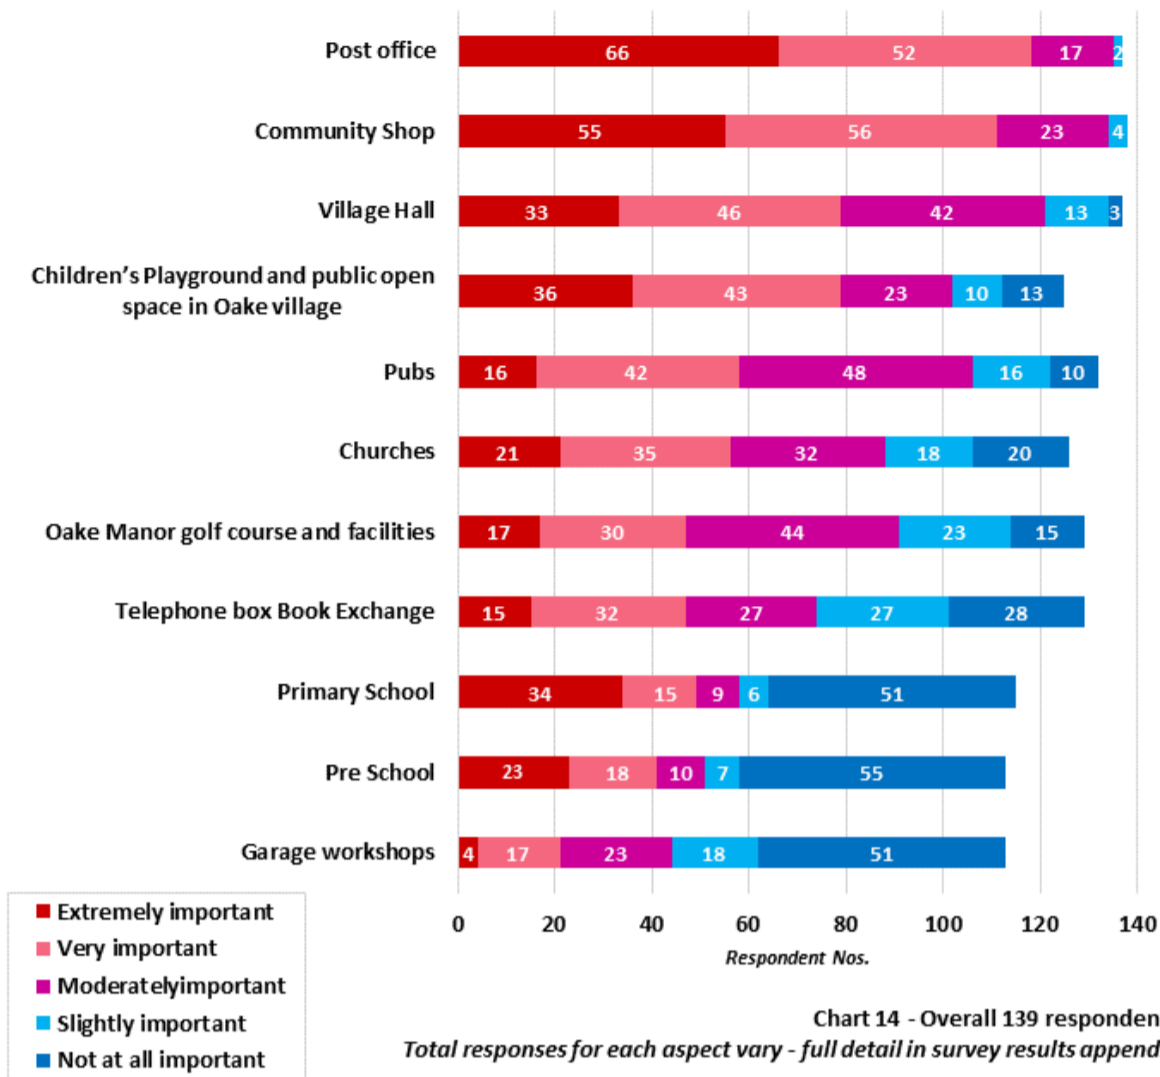

# Facilities

How important to you, individually or as a household, are the following Parish facilities?

If there was future development within the Parish and existing community needs change in the next 10 years, what new facilities, if any, would you like to see and where should they be located? (tick any that apply)

It is possible that the primary school may need to expand. If it needed more places or larger facilities would you be in favour of such school expansion?