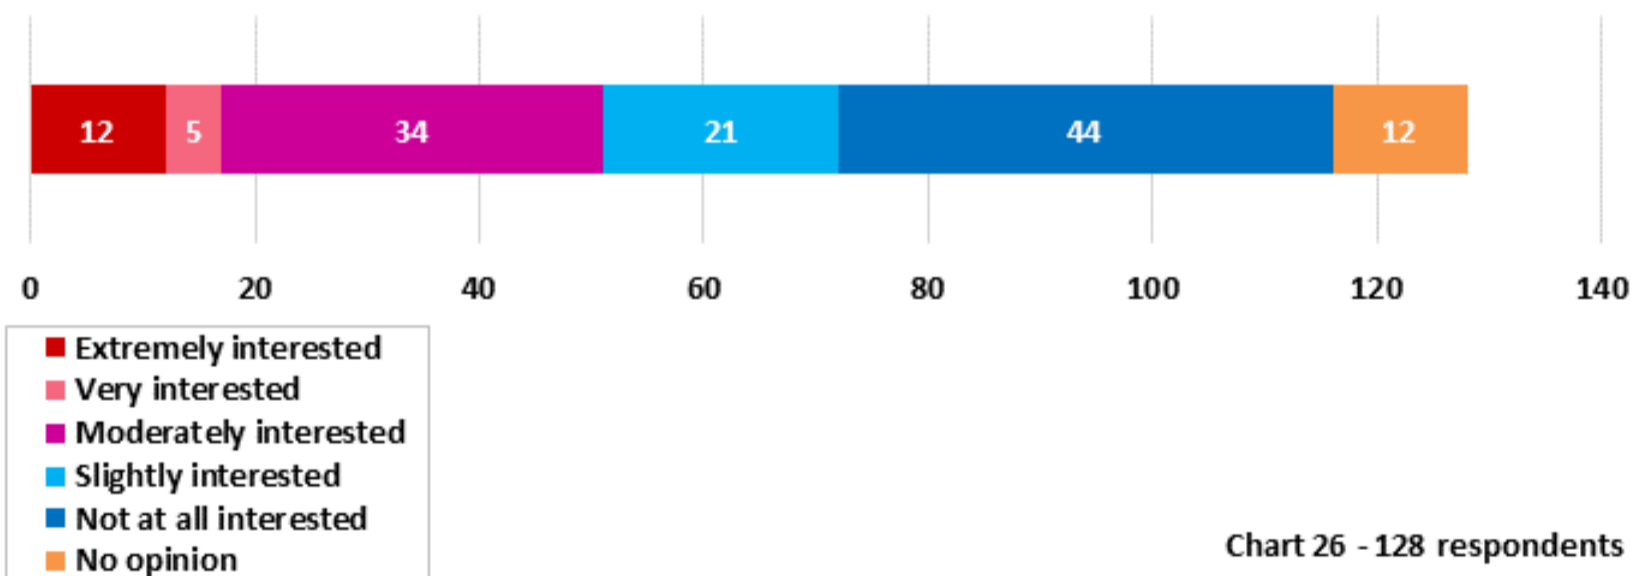

How interested are you in being part of a community energy project e.g. a solar farm, wind turbine or steam turbine?

Chart 26 - 128 respondents