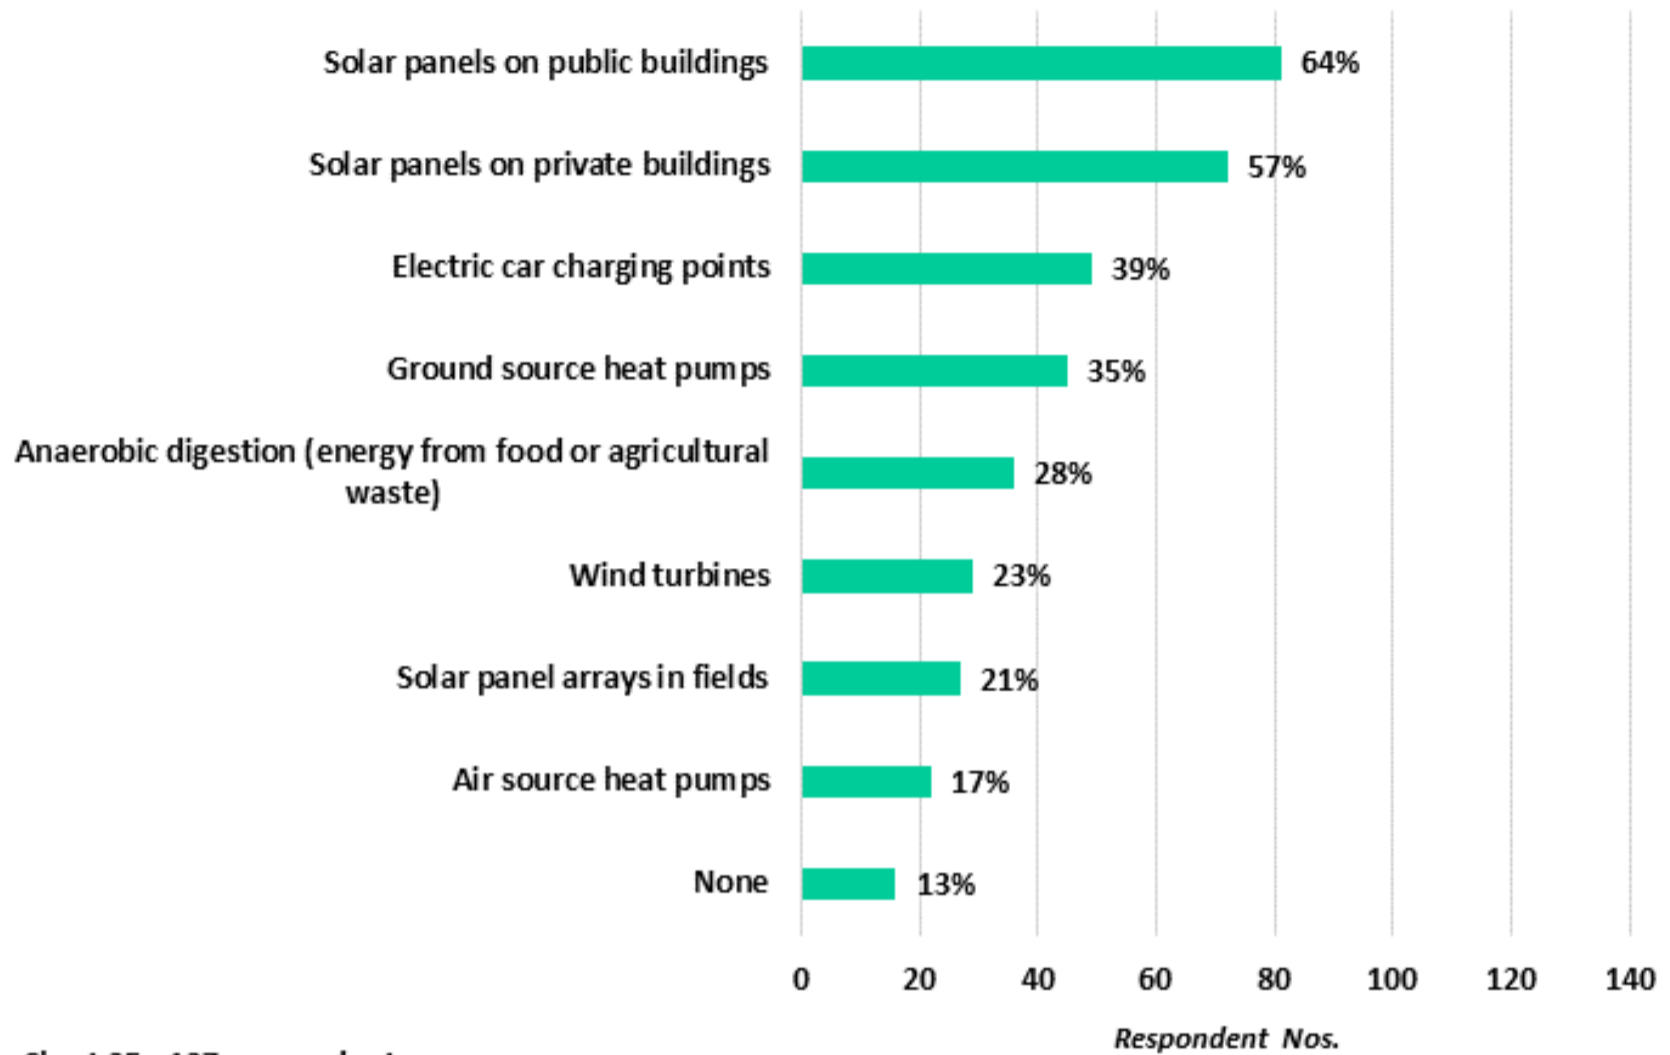

Renewable Resources

Renewable energy schemes like New Rendy Solar Farm can provide funds to Oake Parish or save people money, would you like to see more? (tick any that apply)

Chart 25 - 127 respondents

How interested are you in being part of a community energy project e.g. a solar farm, wind turbine or steam turbine?

Chart 26 - 128 respondents